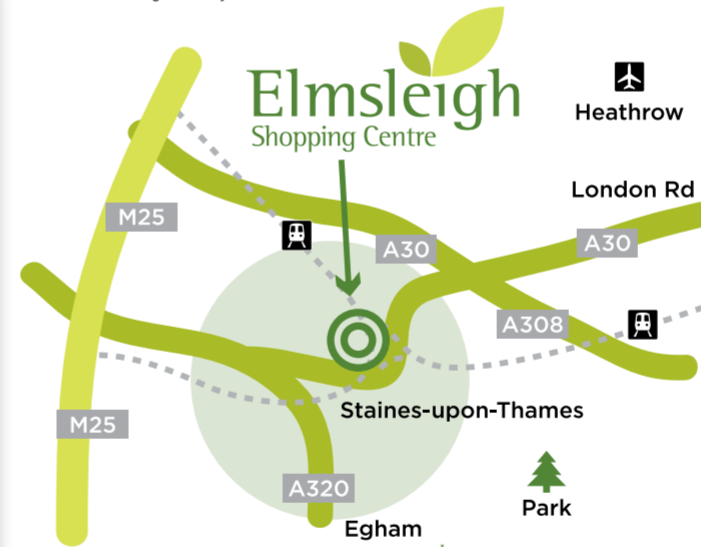

food & drink

Front cover image courtesy of Accessorize

we are here

Elmsleigh Shopping Centre is the premier shopping destination in Staines-upon-Thames. Over 30 of your favourite stores combine with great cafes & food outlets to make Elmsleigh Shopping Centre the number one choice.